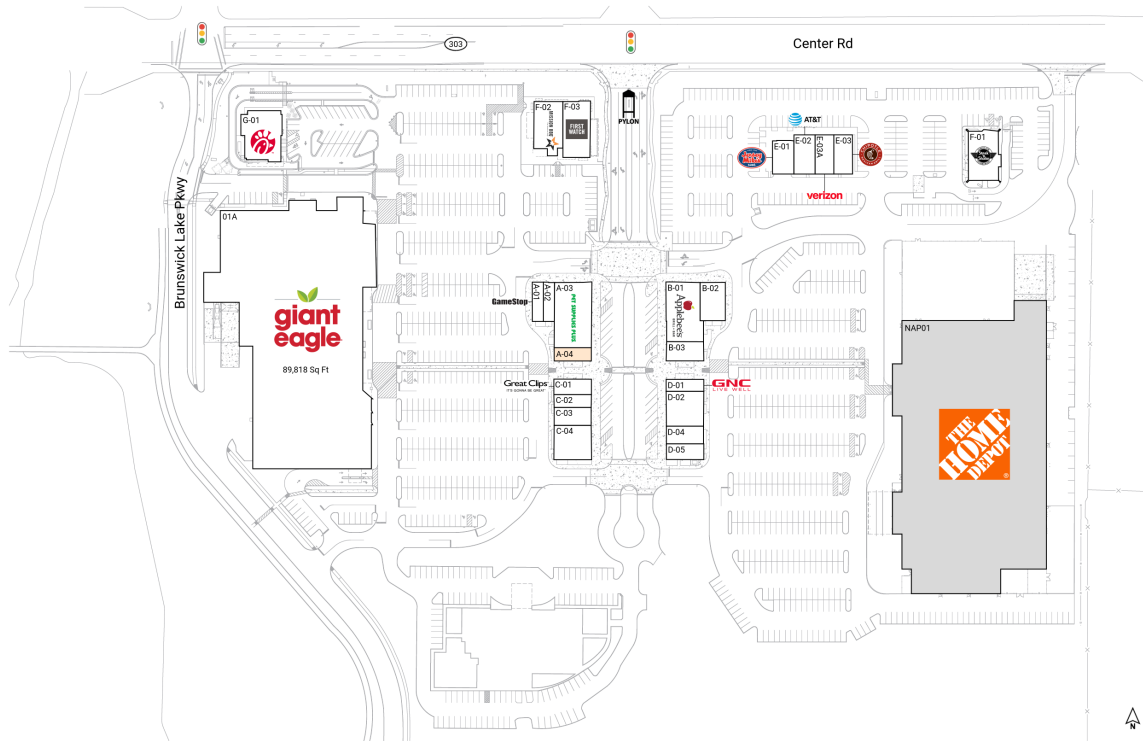

Brunswick Town Center

1434 Town Center Blvd | Brunswick, OH 44212

Medina County Cleveland, OH 151,048 Sq Ft

41.2372, -81.8081

Available Spaces

A-04 1,277 Sq Ft **360°**

Current Tenants Space size listed in square feet

O1A	Giant Eagle	89,818
O1B	Giant Eagle	1,589
A-01	GameStop	1,184
A-02	Pulp Juice and Smoothie Bar	1,094
A-03	Pet Supplies Plus	6,371
B-01	Applebee's	5,471
B-02	Mucho Bueno's	2,518
B-03	Rettig Music	1,852
C-01	Great Clips	1,459
C-02	Raw Vanity Nail Bar	1,250
C-03	SolHart	1,766
C-04	Back Nine Golf	3,368
D-01	GNC	1,213
D-02	Samurai Revolving Sushi Bar	3,250
D-04	Noble Bridal Boutique	1,732
D-05	Vita Bella Salon and Spa	1,610
E-01	Jersey Mike's	1,507
E-02	AT&T	1,504
E-03	Chipotle Mexican Grill	2,494
E-03A	Verizon Wireless	1,942
F-01	Steak 'n Shake	4,020
F-02	Mission BBQ	3,766
F-03	First Watch	4,000
G-01	Chick-fil-A	4,993
NAP01	The Home Depot	0

This site plan is for illustrative and information purposes only, showing the general layout of the shopping center; and is not a legal survey. Brixmor makes no representation or warranty that the shopping center is exactly as depicted as site conditions and tenant mix are subject to change over time.